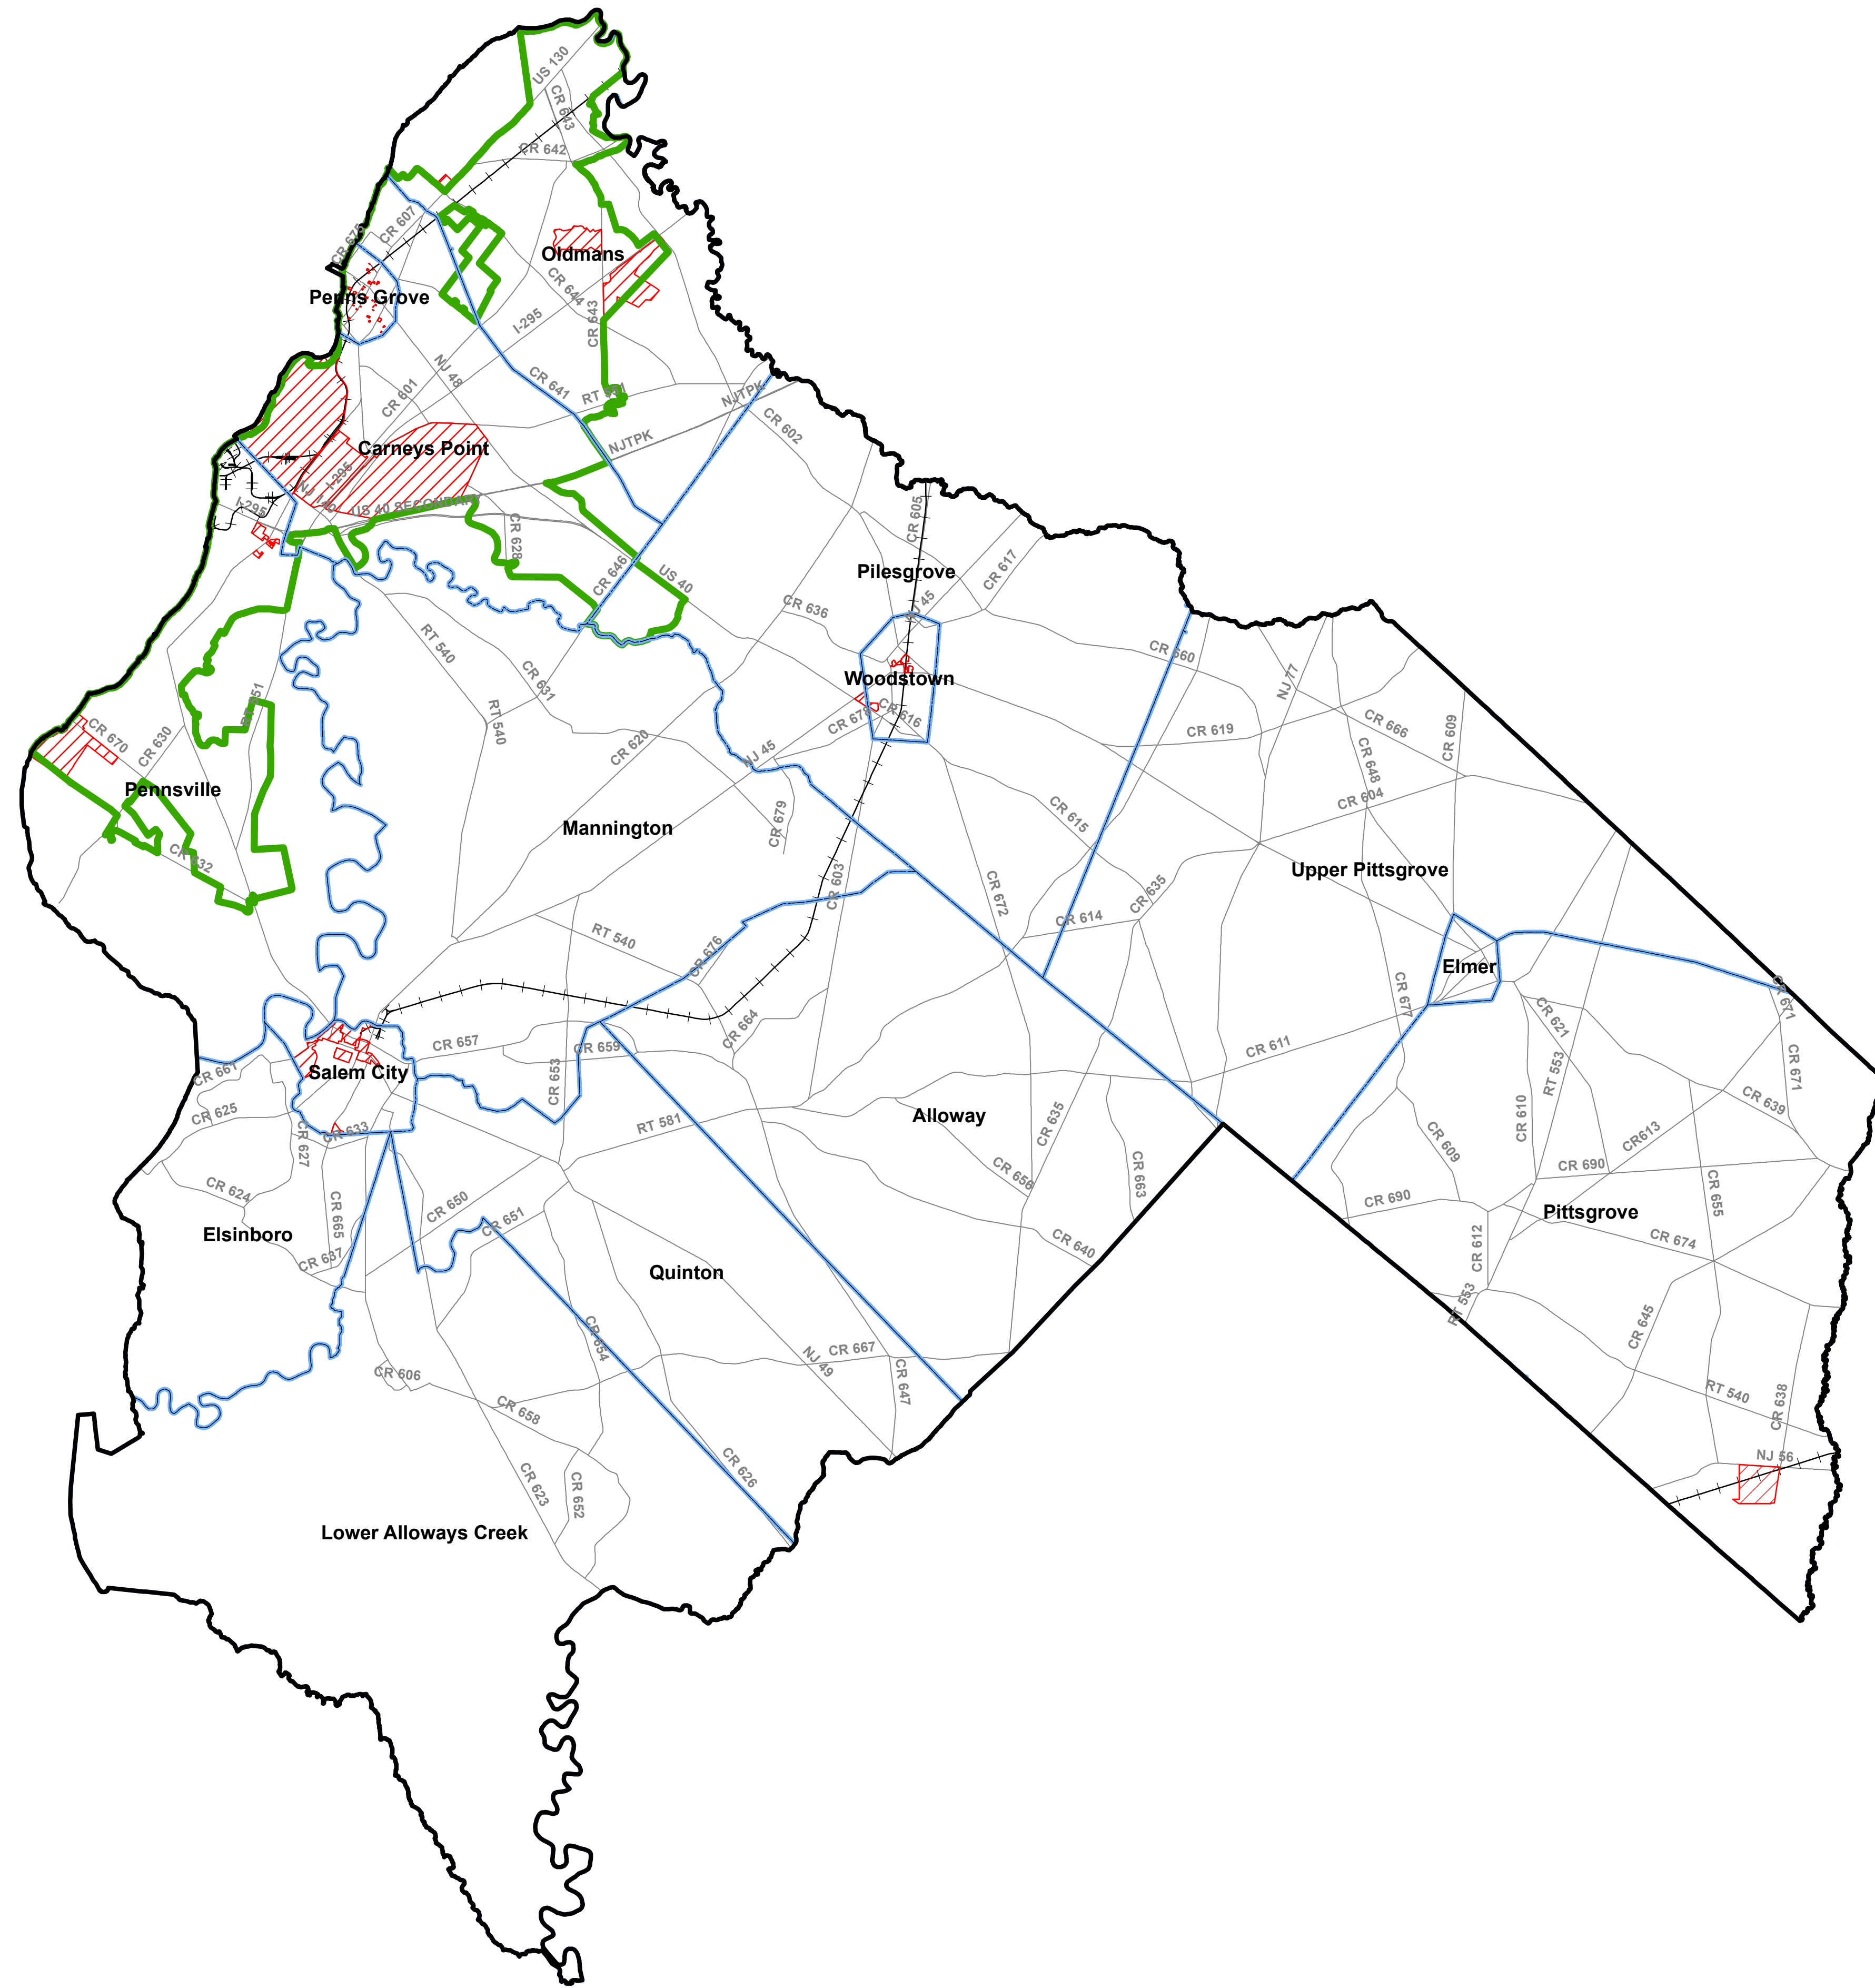

SALEM COUNTY REDEVELOPMENT AREAS

Key Map

Legend

-  Smart Growth Zone
-  Redevelopment Areas
-  Railroad

Overall Redevelopment Areas Map

Salem County, New Jersey

Salem County Department of Planning and Agriculture

Date: April 16, 2018	Revised:
Drawn By: MJG	Checked By: MJG